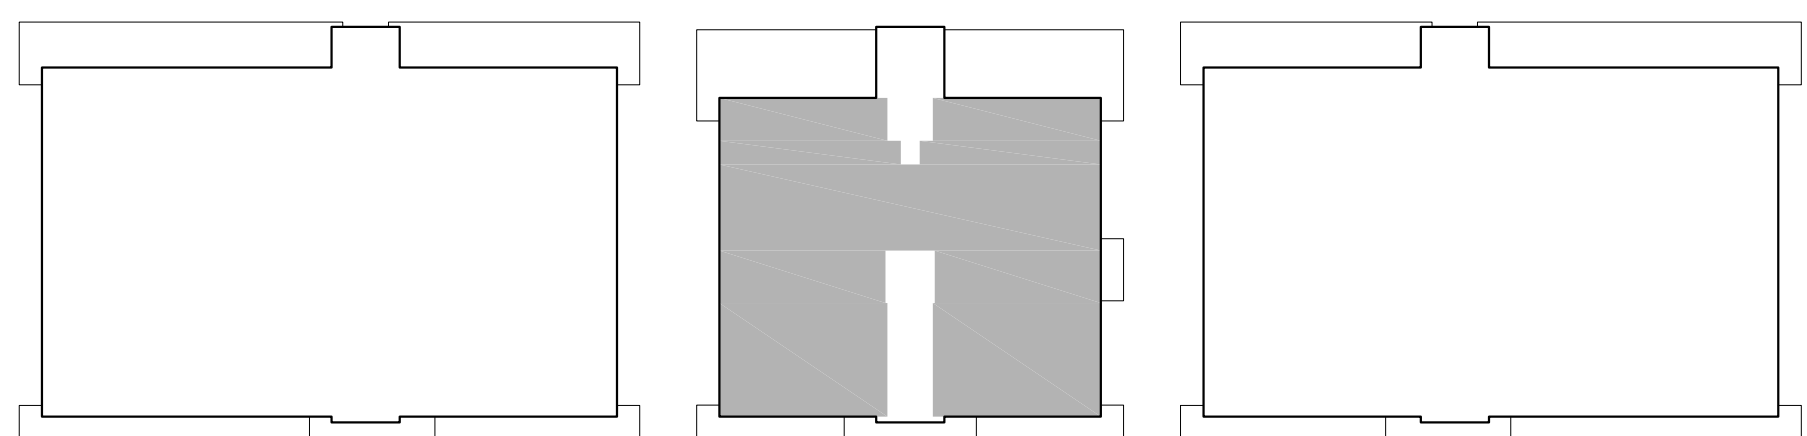

# CAPRI

BEDROOMS:	4 BED
BATHS:	4.5 BATHS
RESIDENCE SQ FT:	3,439 SF (319.5 m2)
TERRACES SQ FT:	1,066 SF (99 m2)
TOTAL SQ FT:	4,505 SF (418.5 m2)

ISLE OF VENICE