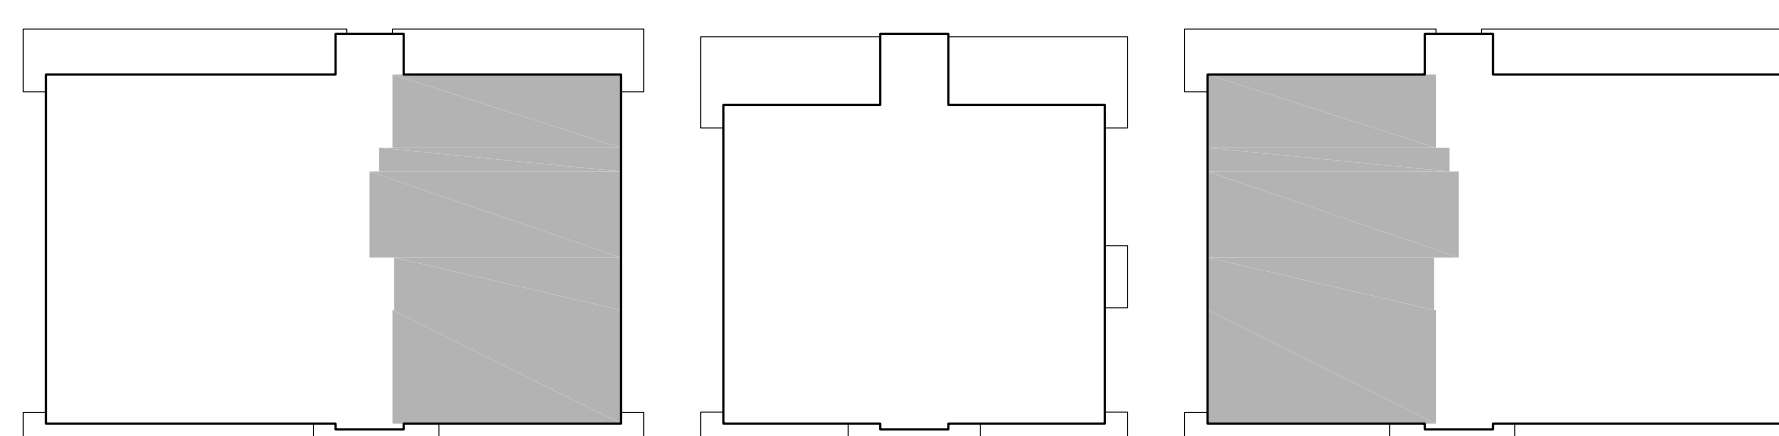

IBIZA

BEDROOMS:	3 BED
BATHS:	3 BATHS
RESIDENCE SQ FT:	2,531 SF (235.1 m2)
TERRACES SQ FT:	507 SF (47.1 m2)
TOTAL SQ FT:	3,038 SF (282.2 m2)

ISLE OF VENICE