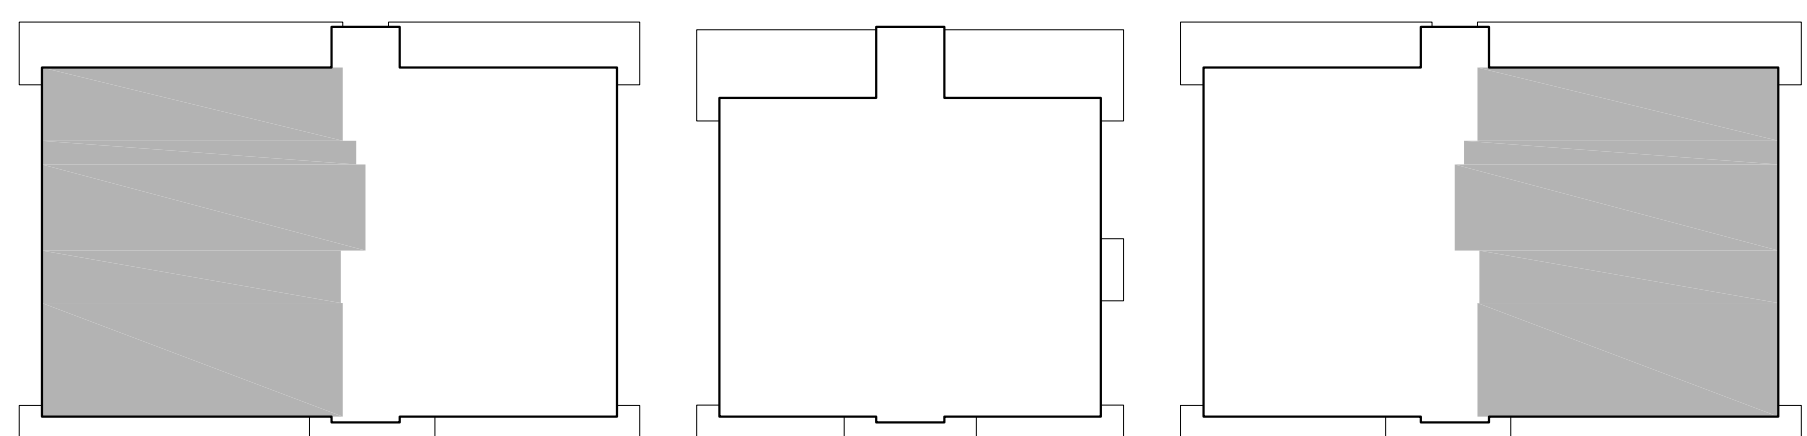

# PORTOFINO

BEDROOMS:	4 BED
BATHS:	3.5 BATHS
RESIDENCE SQ FT:	3,308 SF (307.3 m2)
TERRACES SQ FT:	669 SF (62.2 m2)
TOTAL SQ FT:	3,977 SF (369.5 m2)

ISLE OF VENICE